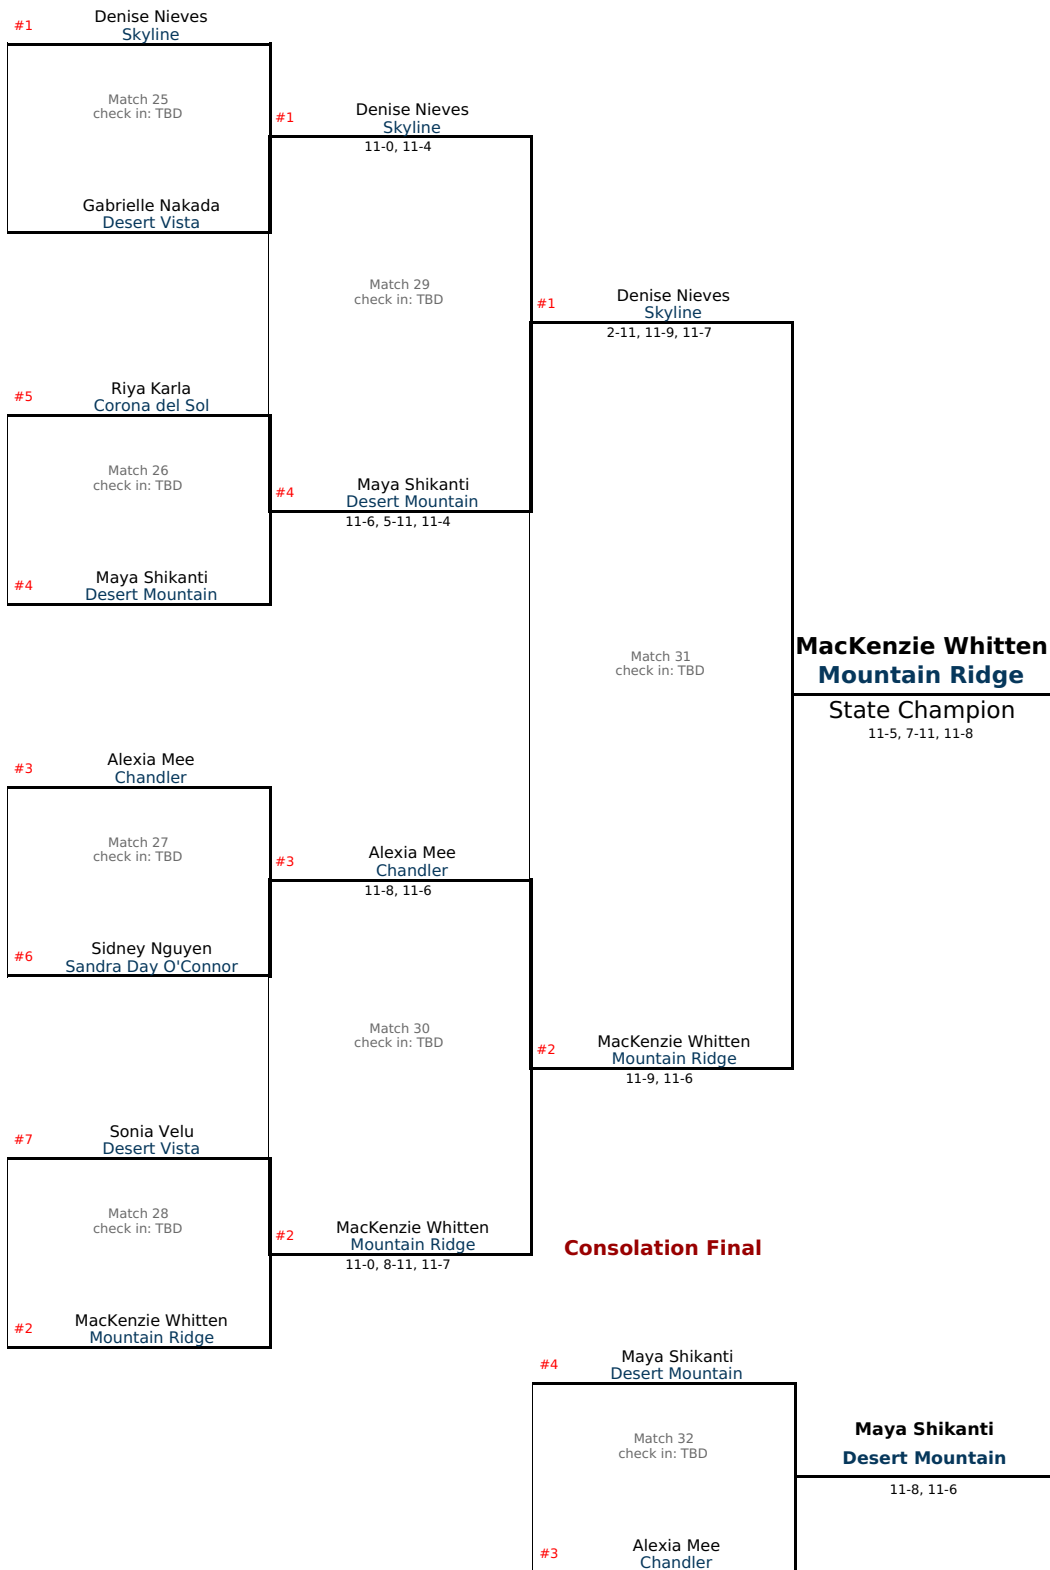

2016 AIA Badminton Singles

Division I State Championship

Quarterfinals

October 22

Semifinals

October 22

Final

October 22

Independence High School Independence High School Independence High School

2016 AIA Badminton Singles Division I State Championship

Round 1

October 21

Independence High School

Round 2

October 21

Quarterfinals