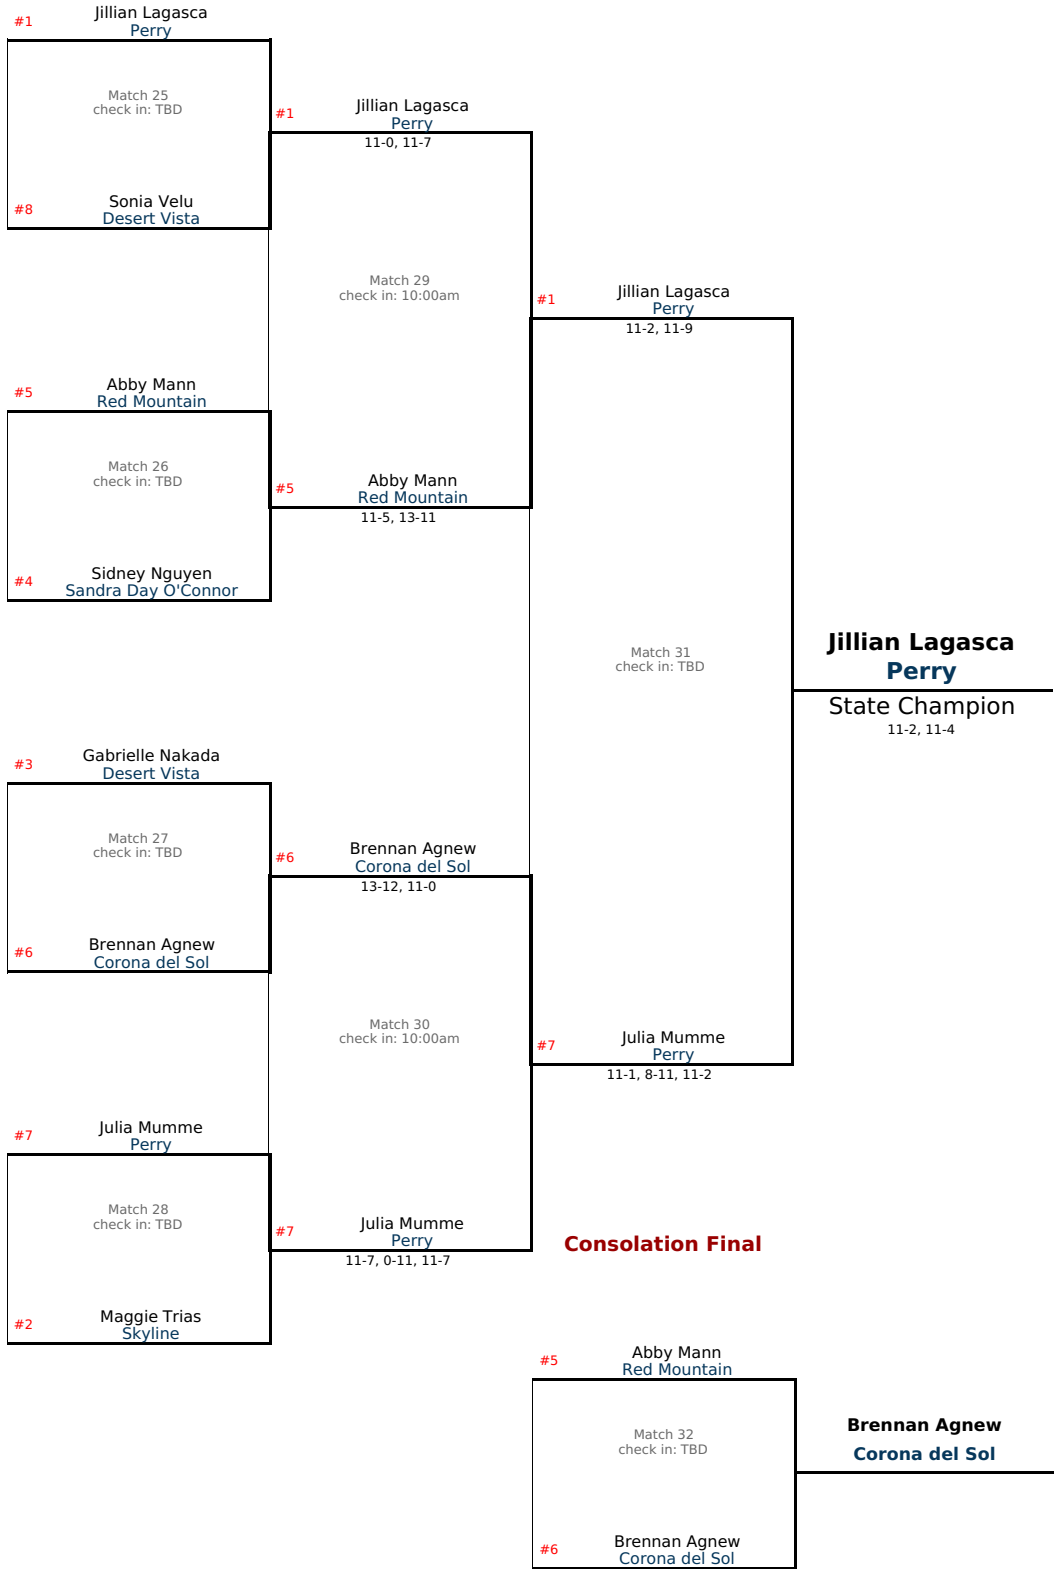

2017 AIA Badminton Singles Division I State Championship

Quarterfinals

October 20

Independence High School

Semifinals

October 21

Independence High School

Final

October 21

Independence High School

2017 AIA Badminton Singles

Division I State Championship

Round 1

October 20

Round 2

October 20