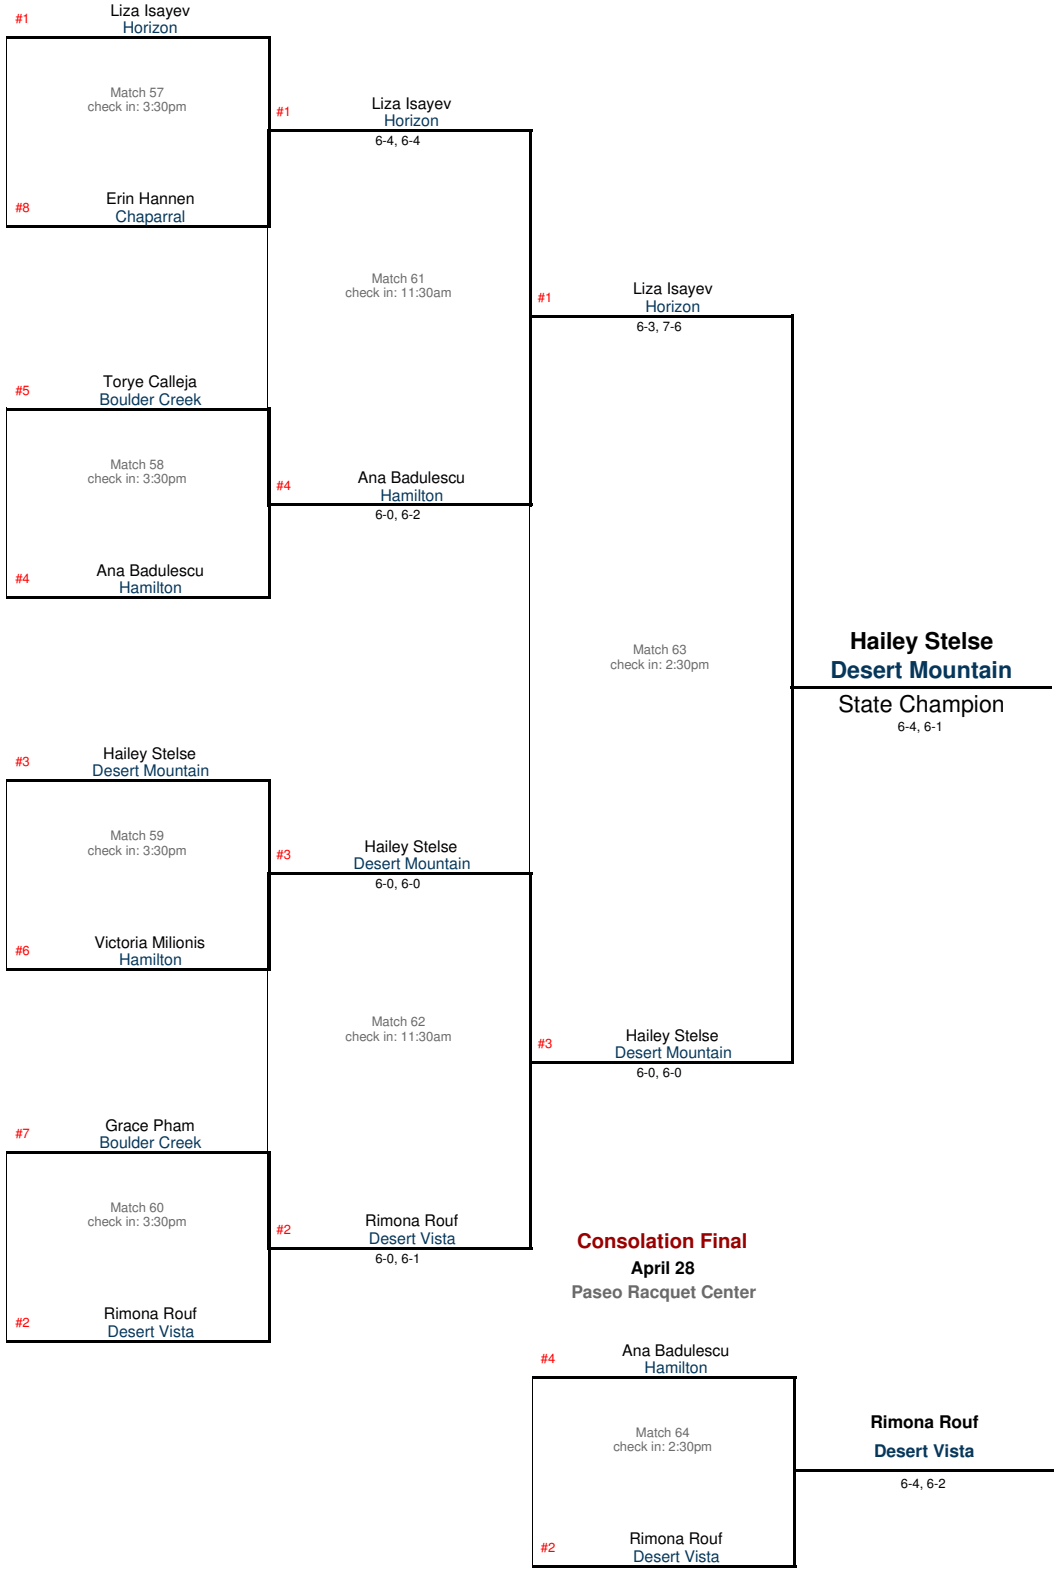

## Quarterfinals

April 27

Paseo Racquet Center

## Semifinals

April 28

Paseo Racquet Center

## Final

April 28

Paseo Racquet Center