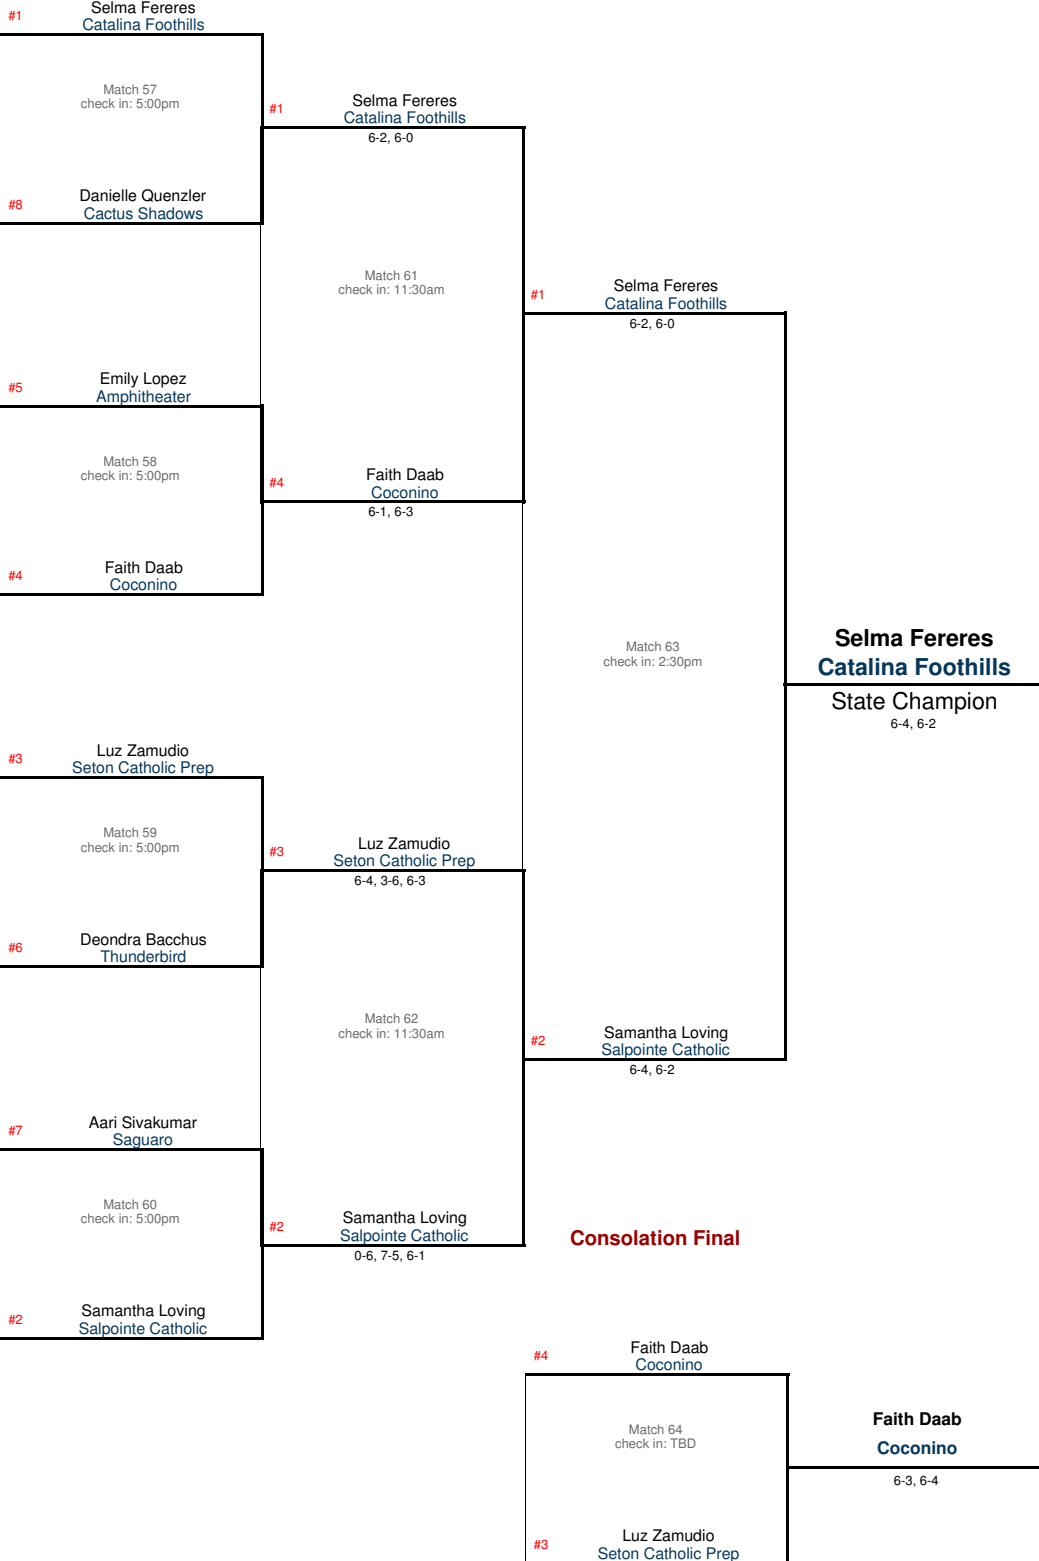

2018 AIA Girls Tennis Singles

Division II State Championship

Quarterfinals

April 27

Paseo Racquet Center

Semifinals

April 28

Paseo Racquet Center

Final

April 28

Paseo Racquet Center