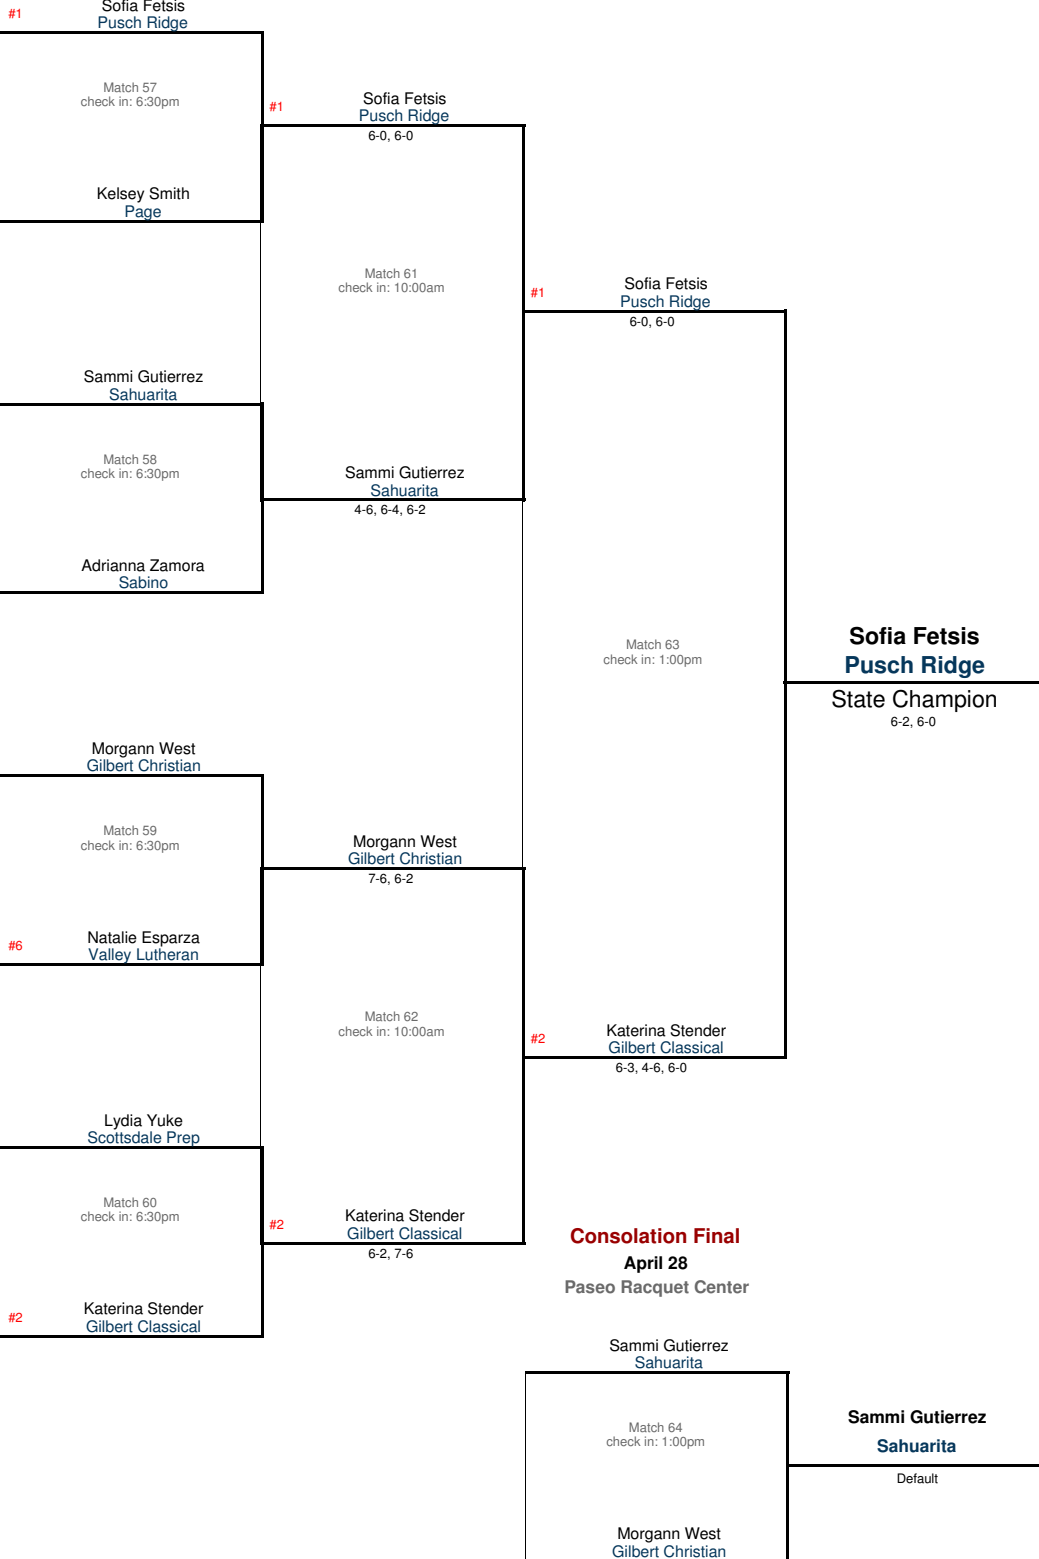

2018 AIA Girls Tennis Singles Division III State Championship

Quarterfinals

April 27

Paseo Racquet Center

Semifinals

April 28

Paseo Racquet Center

Final

April 28

Paseo Racquet Center