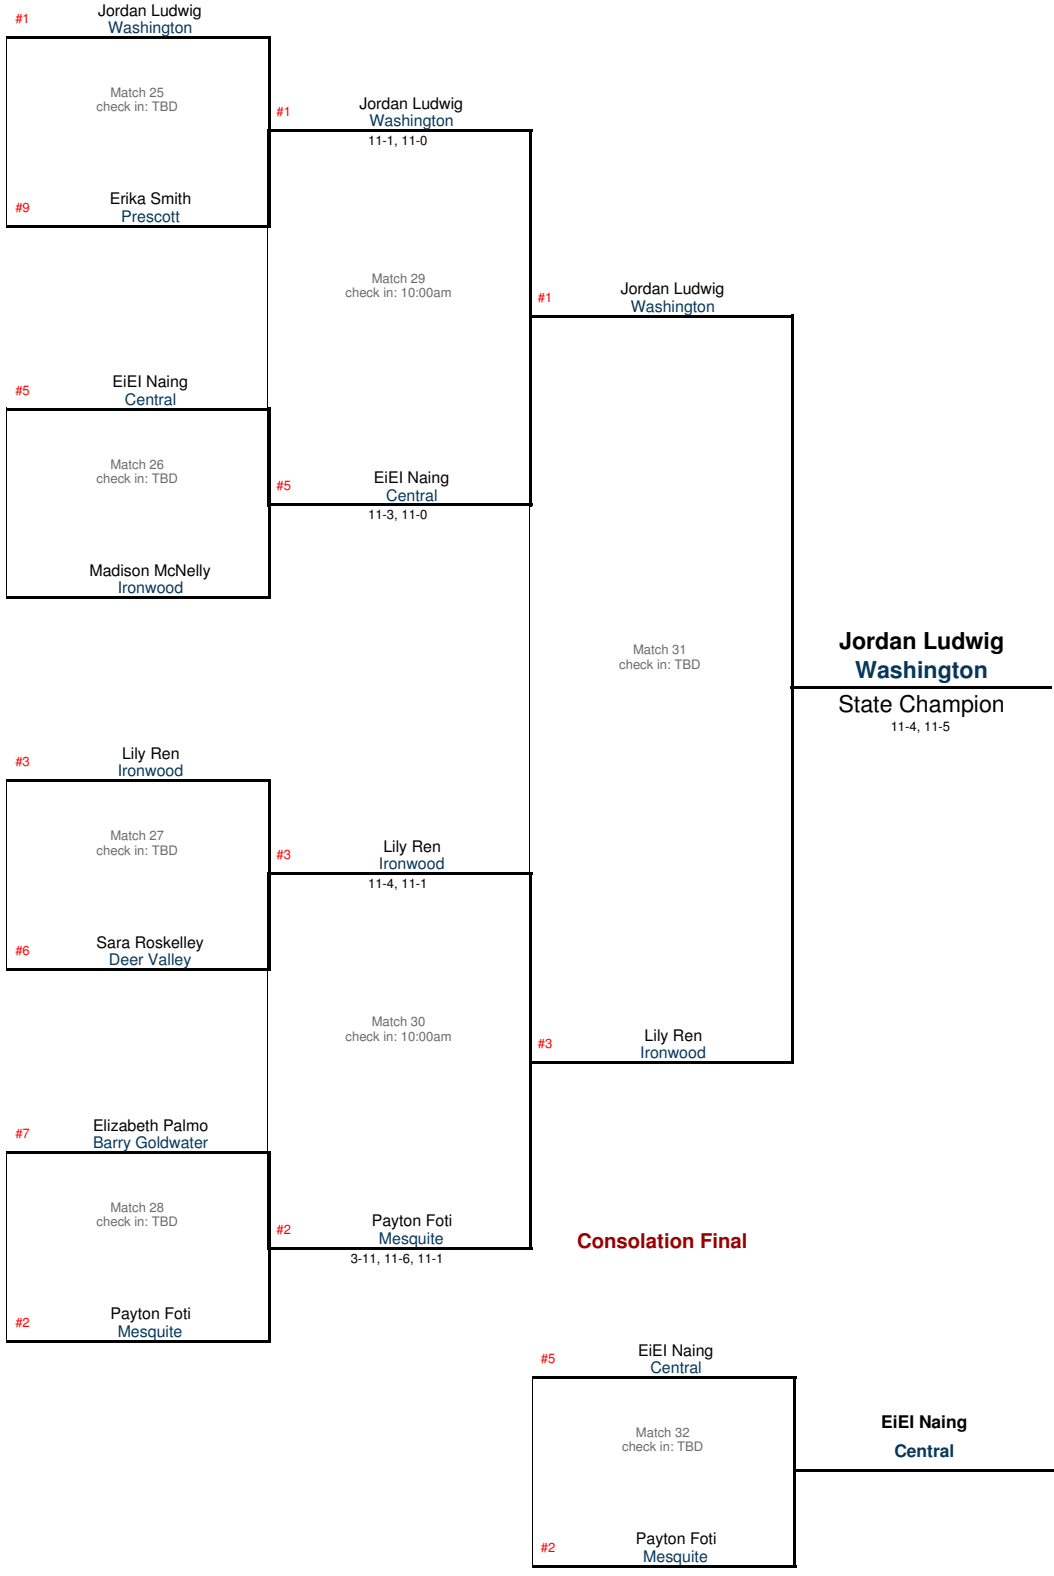

2018 AIA Badminton Singles Division II State Championship

Quarterfinals

October 19

Independence High School

Semifinals

October 20

Independence High School

Final

October 20

Independence High School

2018 AIA Badminton Singles Division II State Championship

Play In
October 19

Round 1
October 19
Independence High School

Round 2
October 19
Independence High School

Quarterfinals
October 19
Independence High School