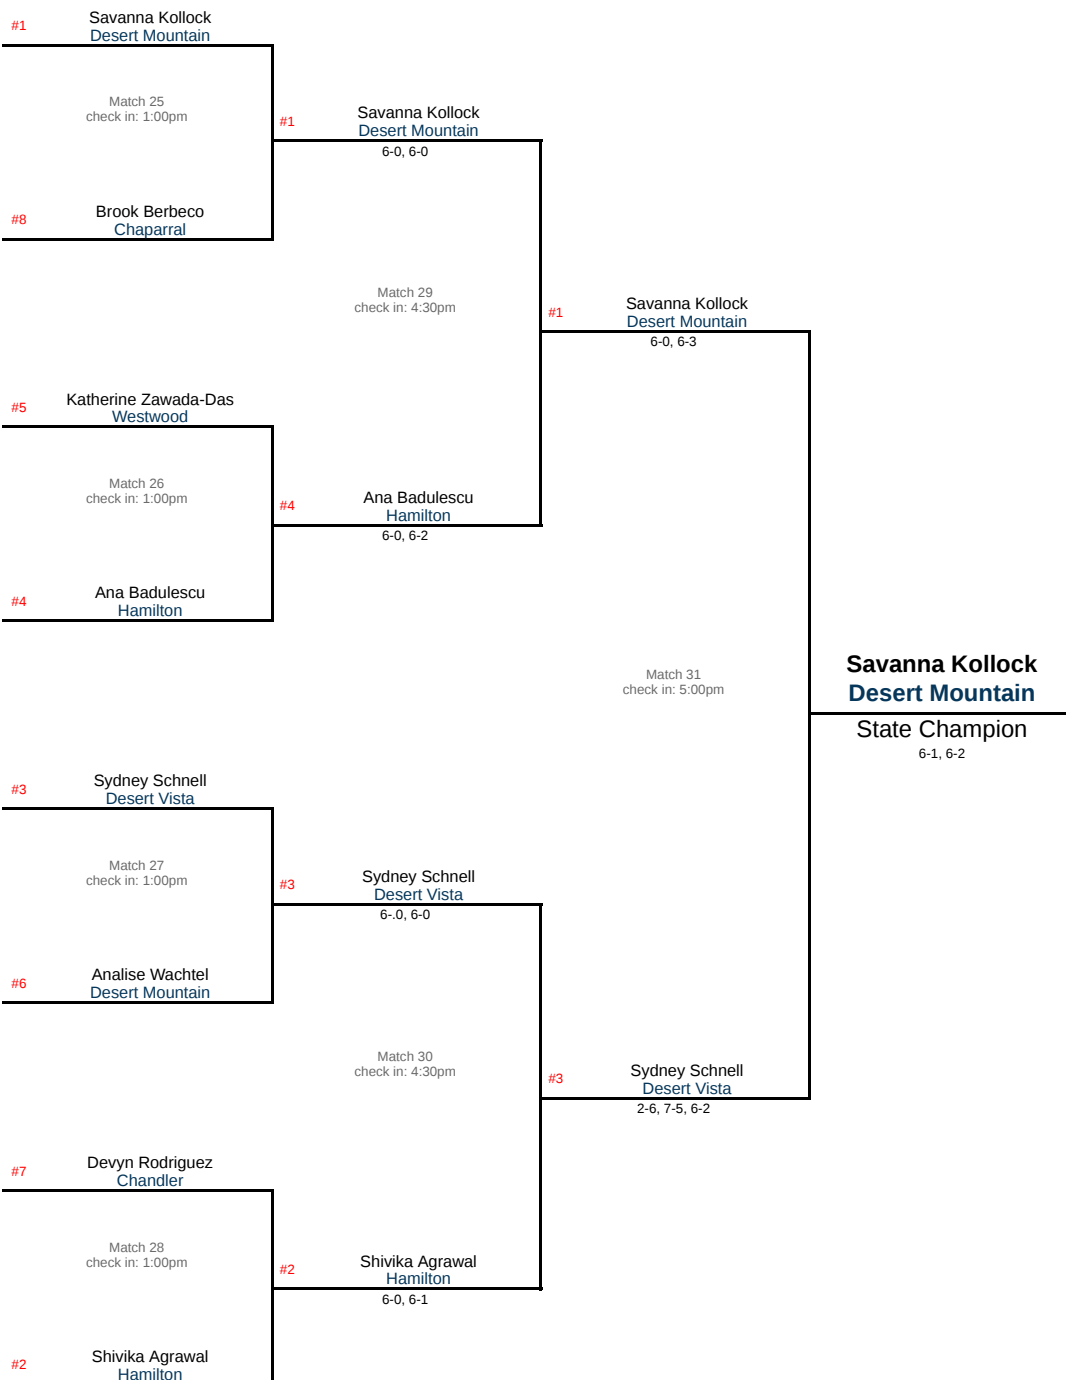

2021 AIA Girls Tennis

Division I Singles Championship

Quarterfinals

May 1

Paseo Racquet Center

Semifinals

May 1

Paseo Racquet Center

Final

May 3

Paseo Racquet Center