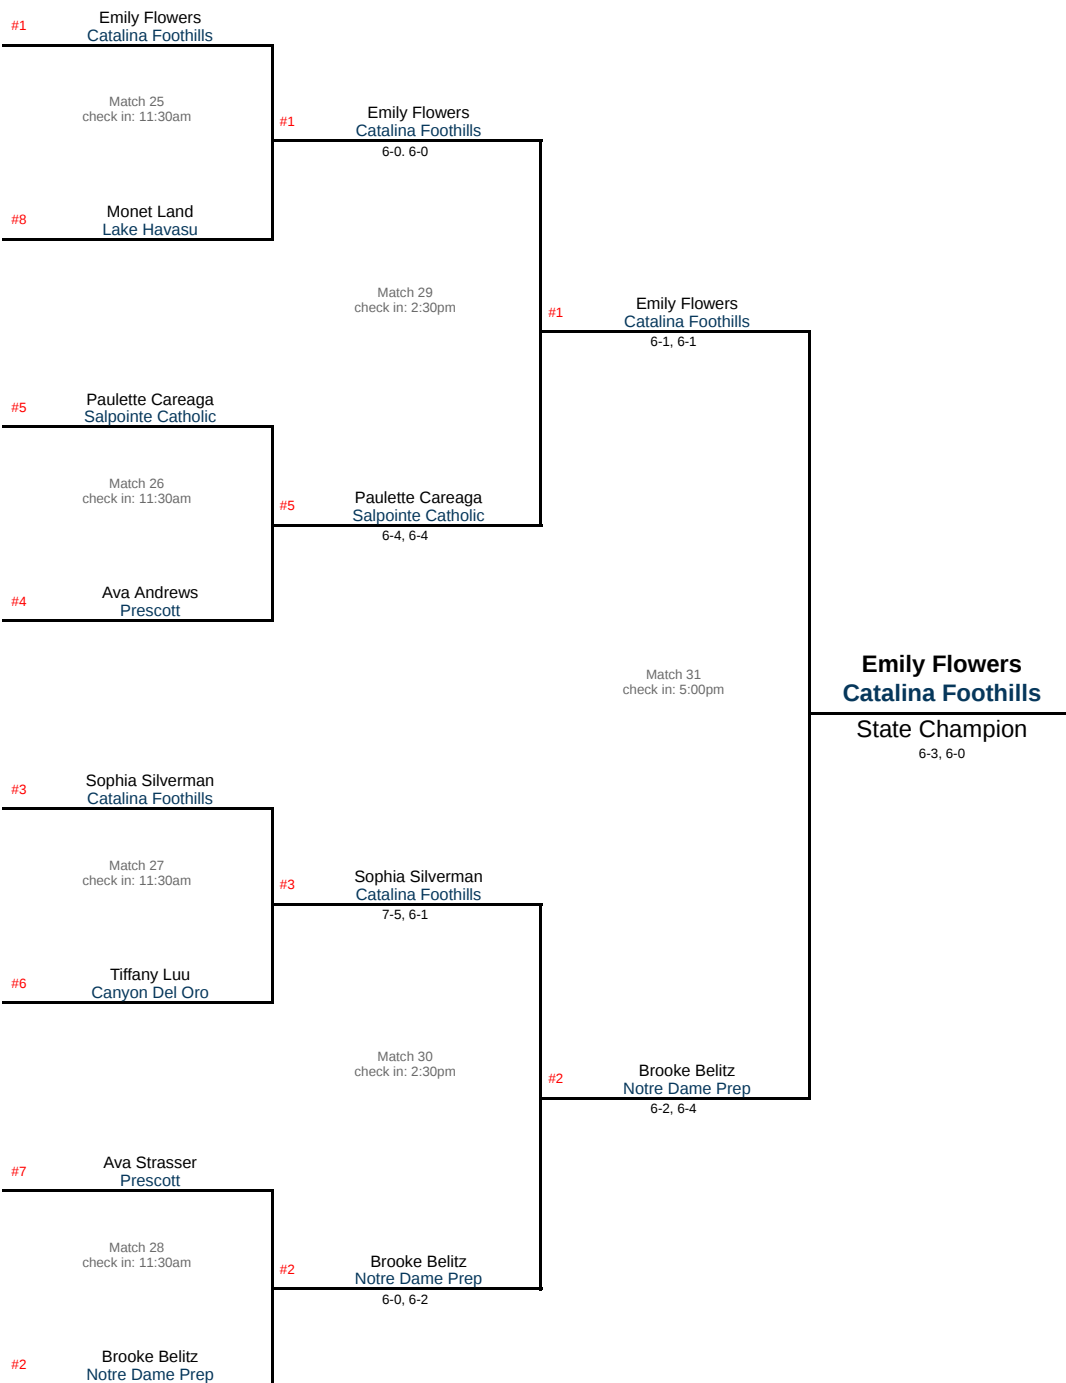

2021 AIA Girls Tennis

Division II Singles Championship

Quarterfinals

May 1

Paseo Racquet Center

Semifinals

May 1

Paseo Racquet Center

Final

May 3

Paseo Racquet Center

2021 AIA Girls Tennis

Division II Singles Championship

Round 1

April 30

Phoenix Tennis Center