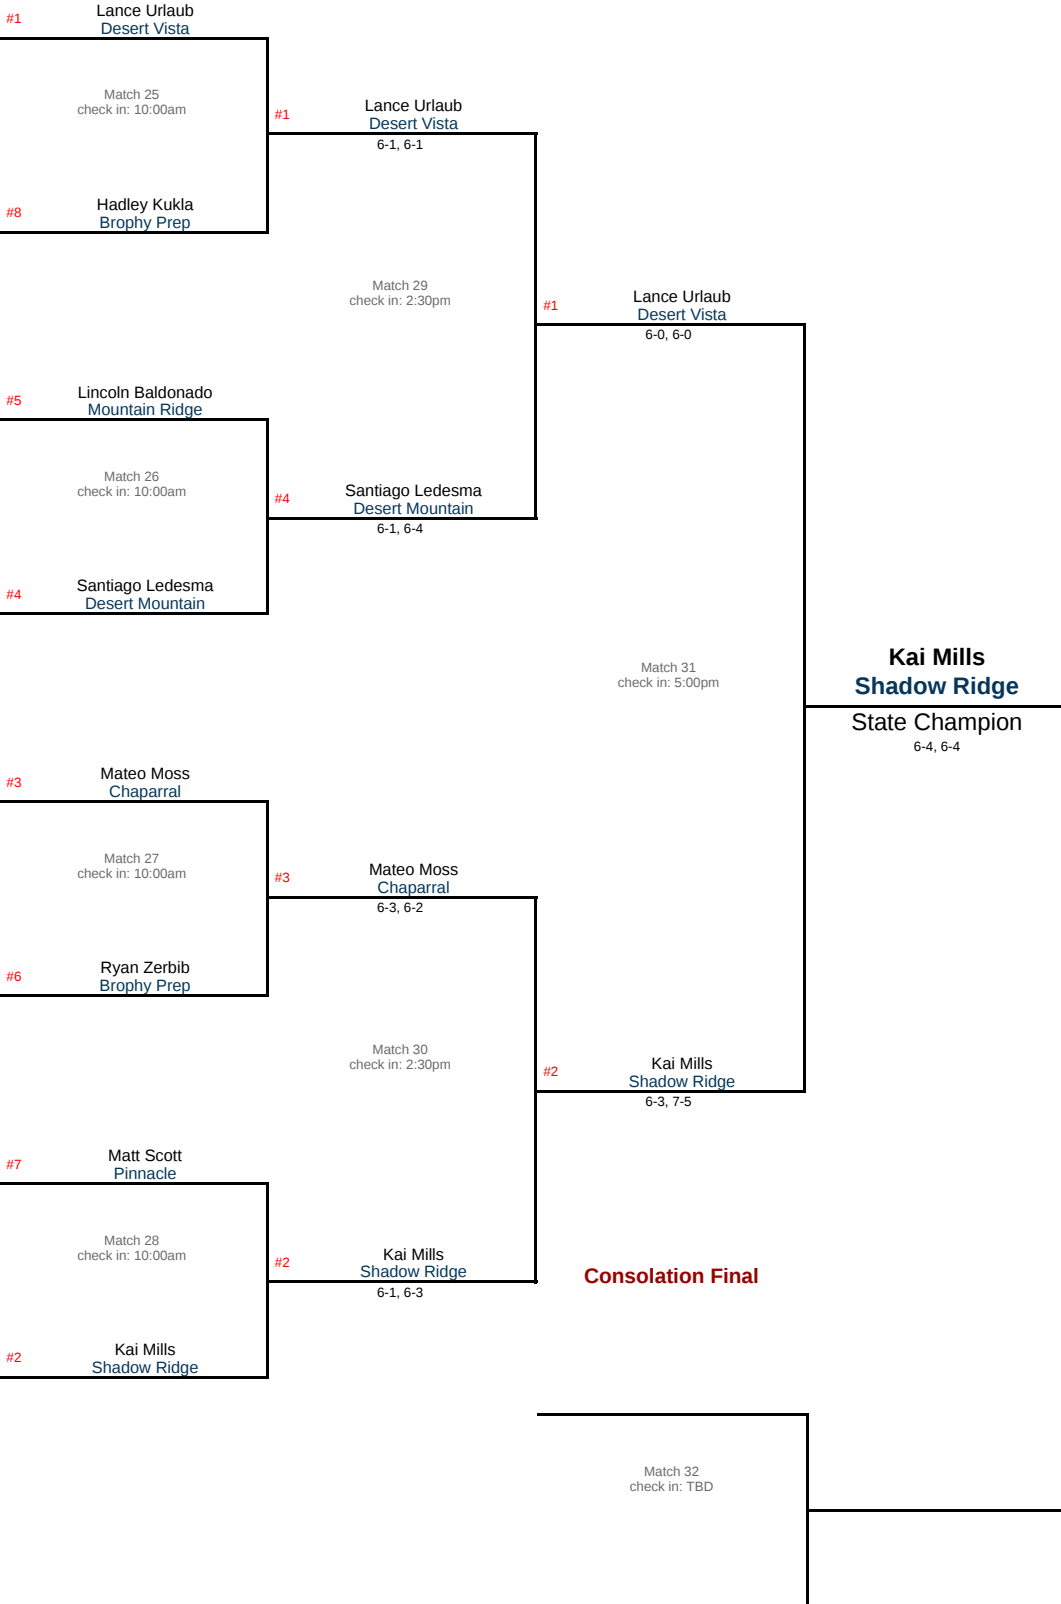

2022 AIA Boys Tennis

Division I Singles Championship

Quarterfinals

April 30

Paseo Racquet Center

Semifinals

April 30

Paseo Racquet Center

Final

May 2

Paseo Racquet Center