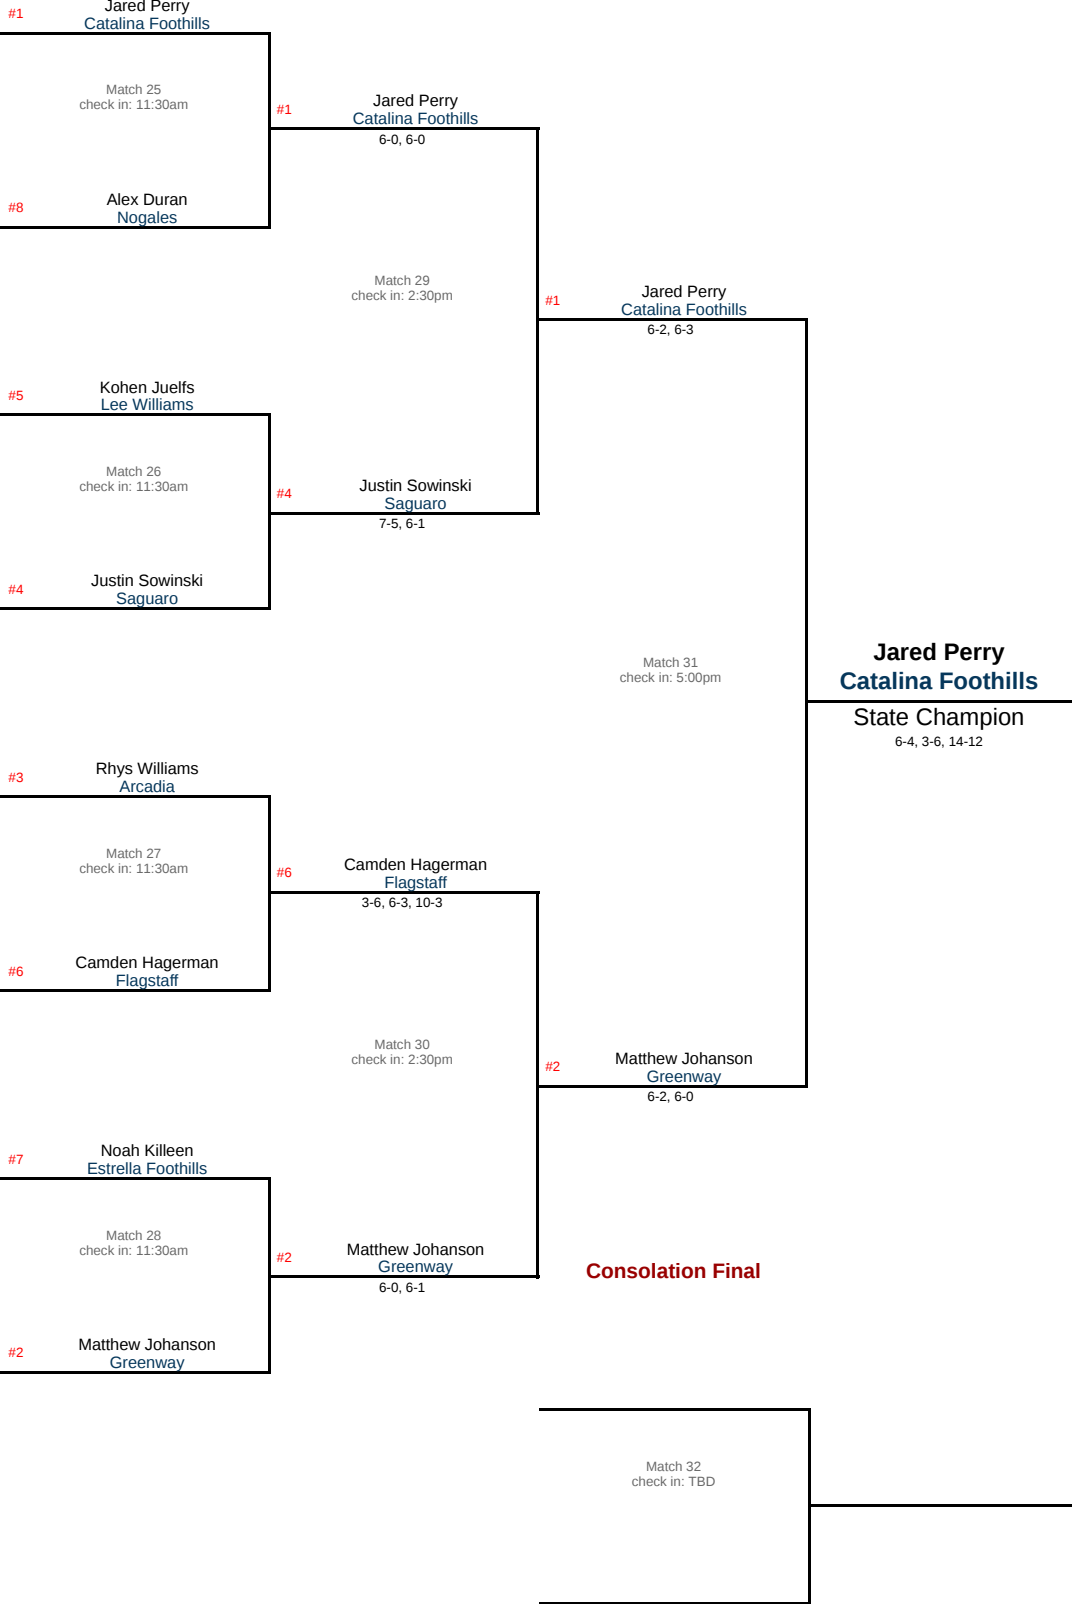

2022 AIA Boys Tennis

Division II Singles Championship

Quarterfinals

April 30

Paseo Racquet Center

Semifinals

April 30

Paseo Racquet Center

Final

May 2

Paseo Racquet Center