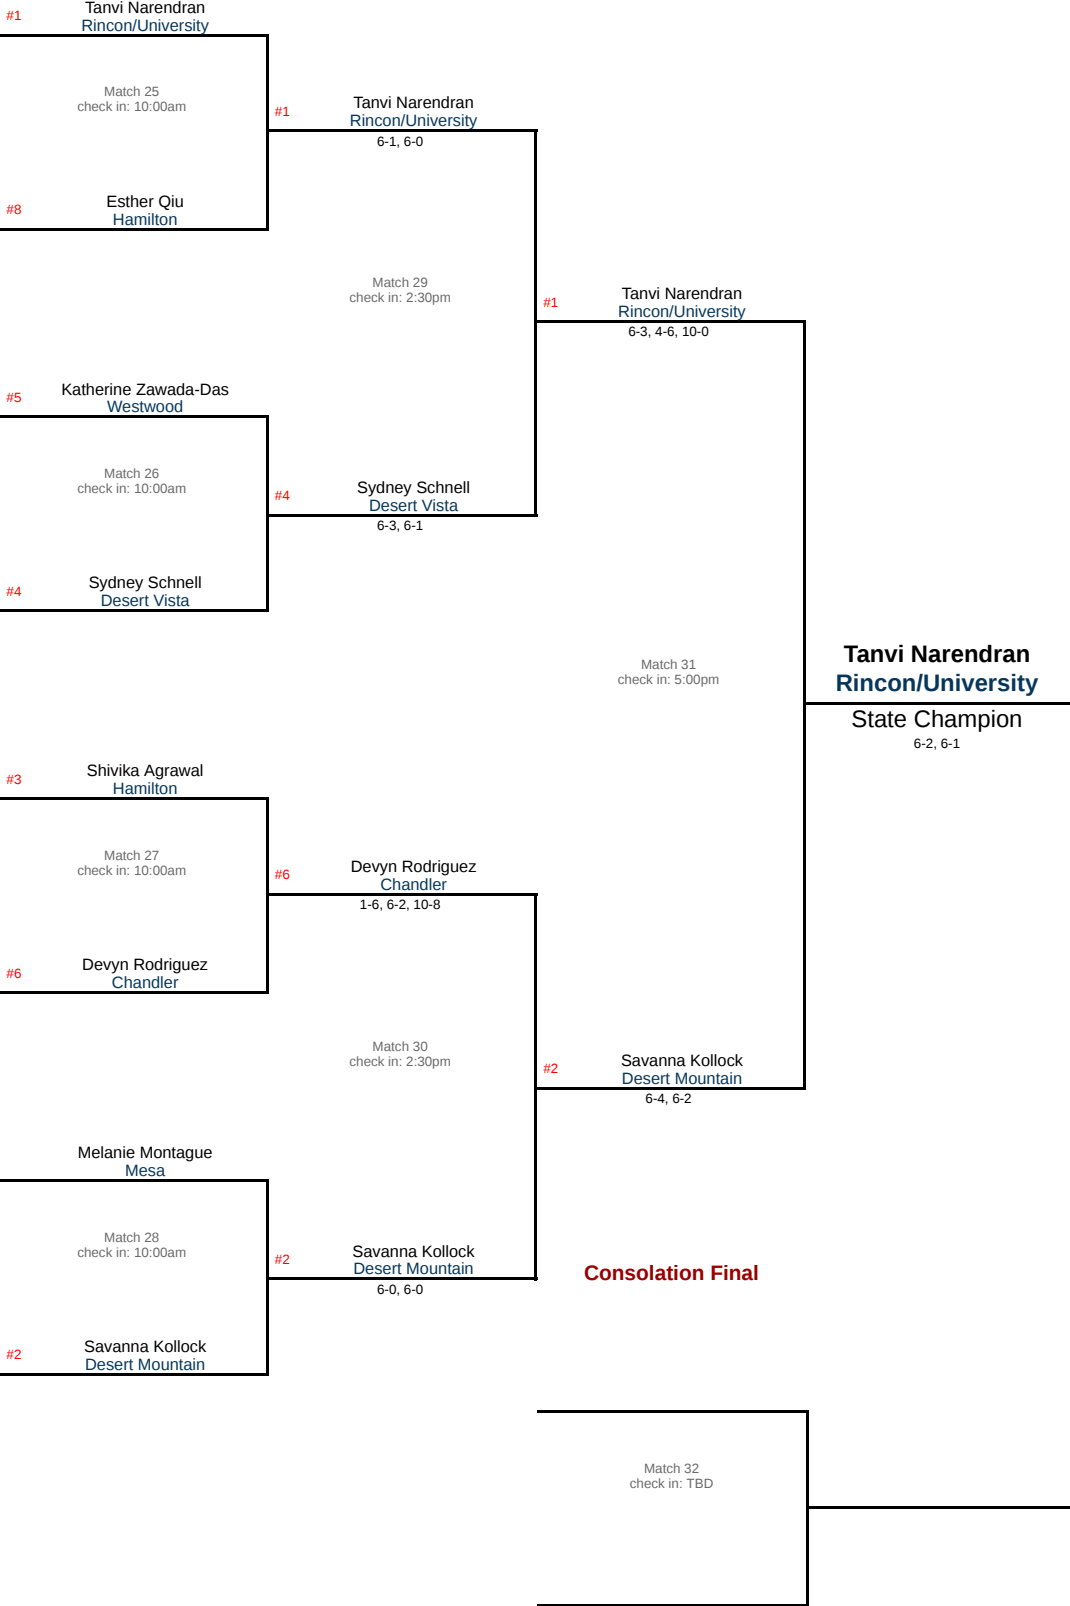

2022 AIA Girls Tennis

Division I Singles Championship

Quarterfinals

April 30

Paseo Racquet Center

Semifinals

April 30

Paseo Racquet Center

Final

May 2

Paseo Racquet Center