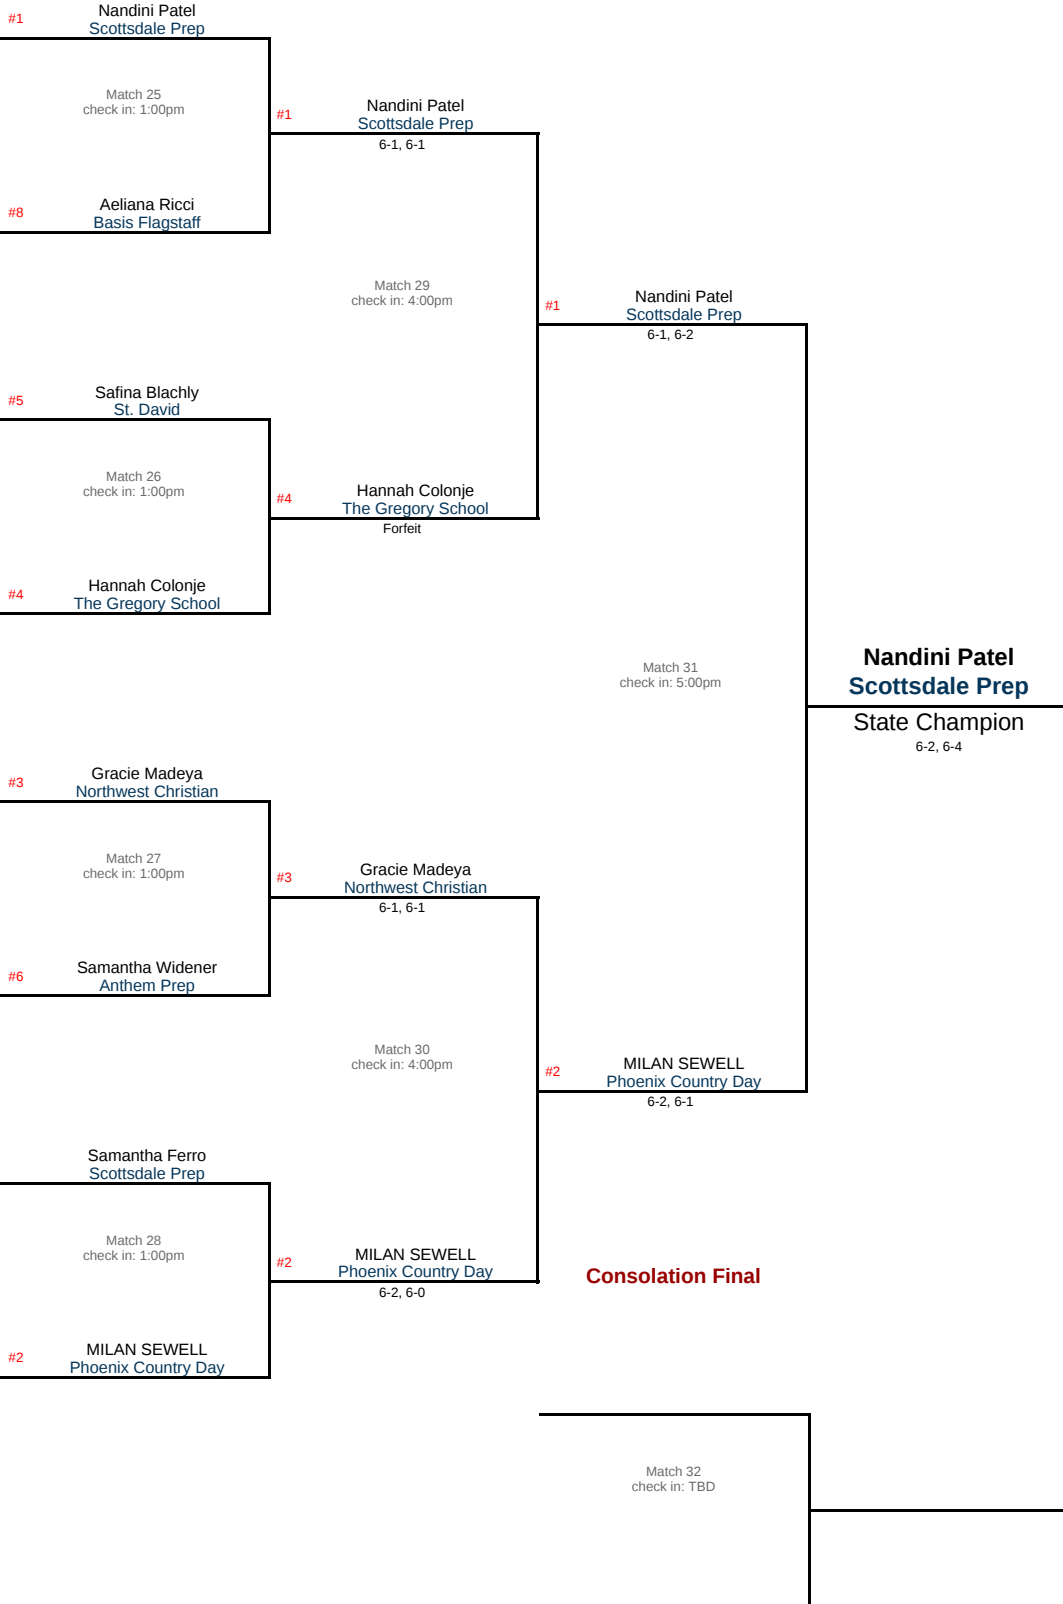

### Quarterfinals

April 30

Paseo Racquet Center

### Semifinals

April 30

Paseo Racquet Center

### Final

May 2

Paseo Racquet Center