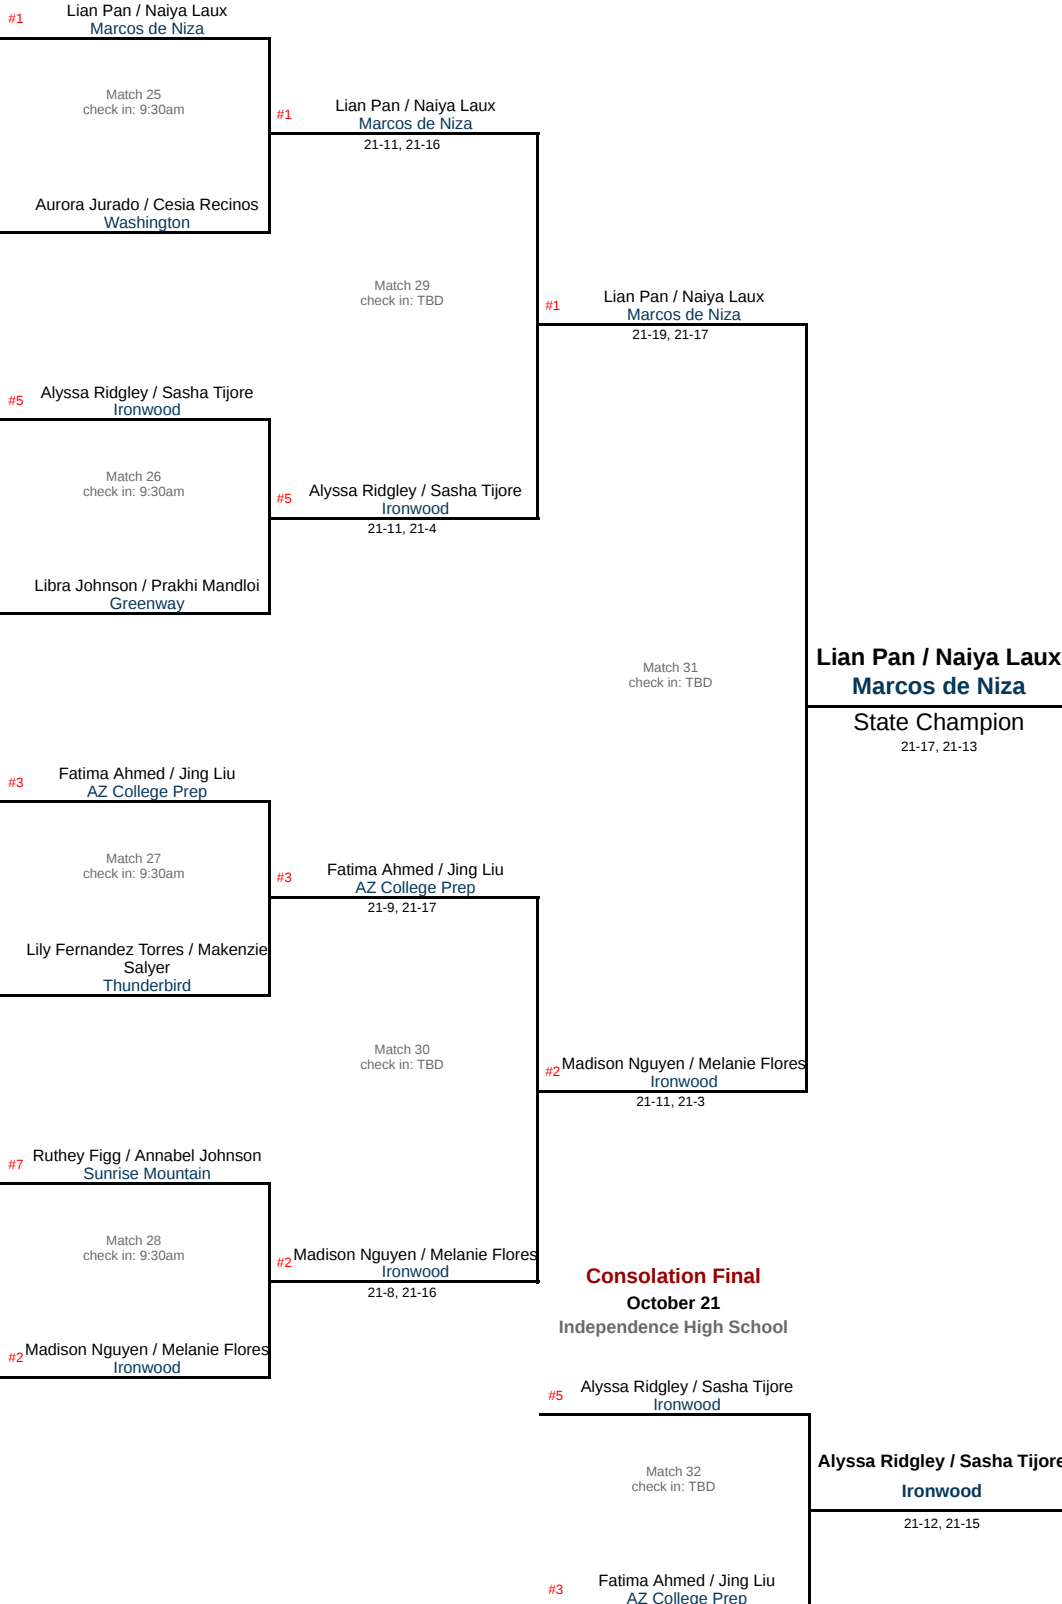

## Division II Doubles Championship

### Quarterfinals

October 21

Independence High School

### Semifinals

October 21

Independence High School

### Final

October 21

Independence High School