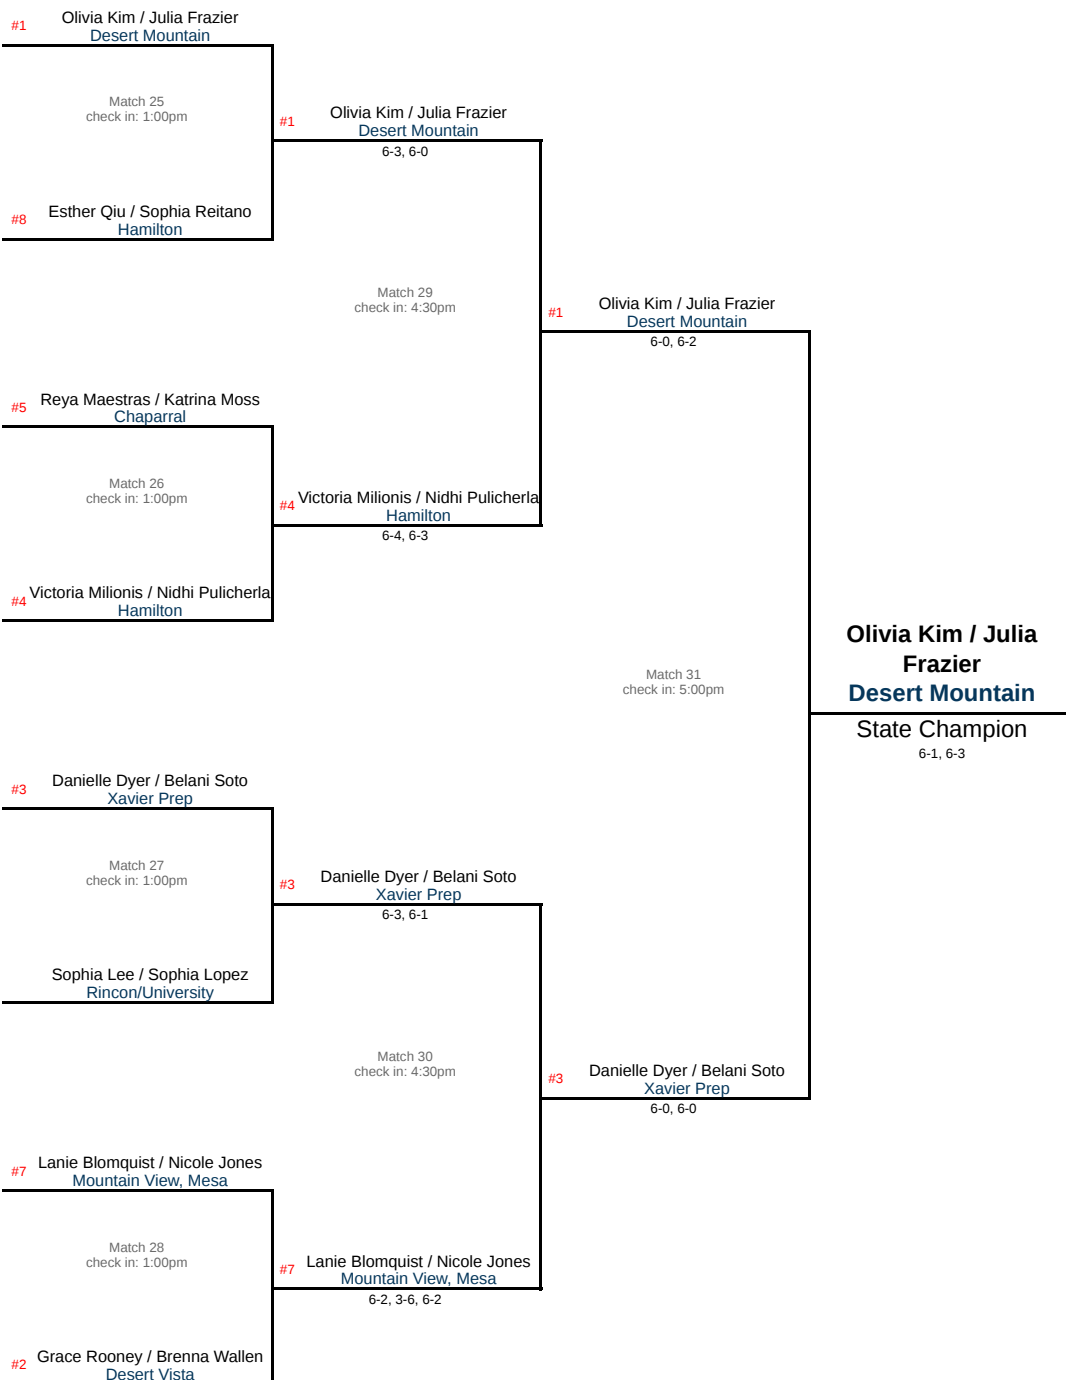

2021 AIA Girls Tennis

Division I Doubles Championship

Quarterfinals

May 1

Paseo Racquet Center

Semifinals

May 1

Paseo Racquet Center

Final

May 3

Paseo Racquet Center