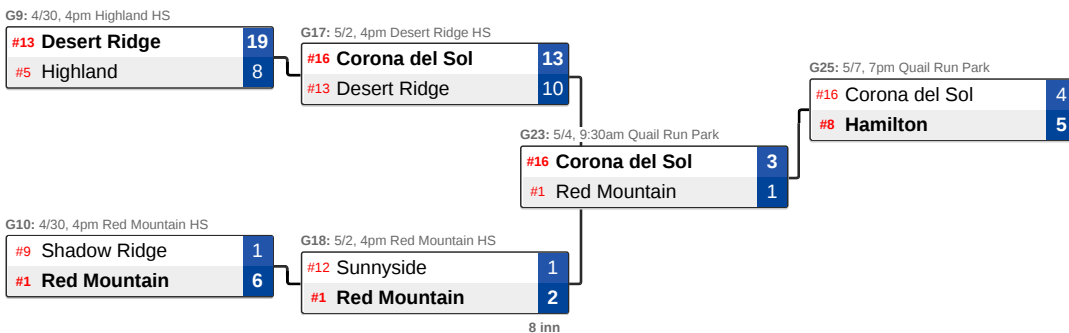

G24: 5/4, 9:30am Quail Run Park

| | |
|------------|---|
| #10 Tucson | 7 |
| #2 Basha | 6 |

G26: 5/7, 7pm Quail Run Park

| | |
|-------------|---|
| #10 Tucson | 3 |
| #7 Pinnacle | 6 |

8 inn

G12: 4/30, 4pm Cherry Field

| | |
|----------------|----|
| #15 Gila Ridge | 2 |
| #10 Tucson | 12 |

6 inn

G20: 5/2, 4pm Cherry Field

| | |
|-------------------------|---|
| #11 Sandra Day O'Connor | 5 |
| #10 Tucson | 6 |

The bottom team in the matchup is the home team.
Dates, times and locations subject to change.

2024 AIA Softball 6A State Championship

Round 1B
April 27

Round 2B
May 1

Round 3B
May 3

Semifinal
May 8

L Round 1A
April 30

L Round 2A
May 2

L Round 3A
May 4

L Round Quarterfinal A
May 7

The bottom team in the matchup is the home team.
Dates, times and locations subject to change.