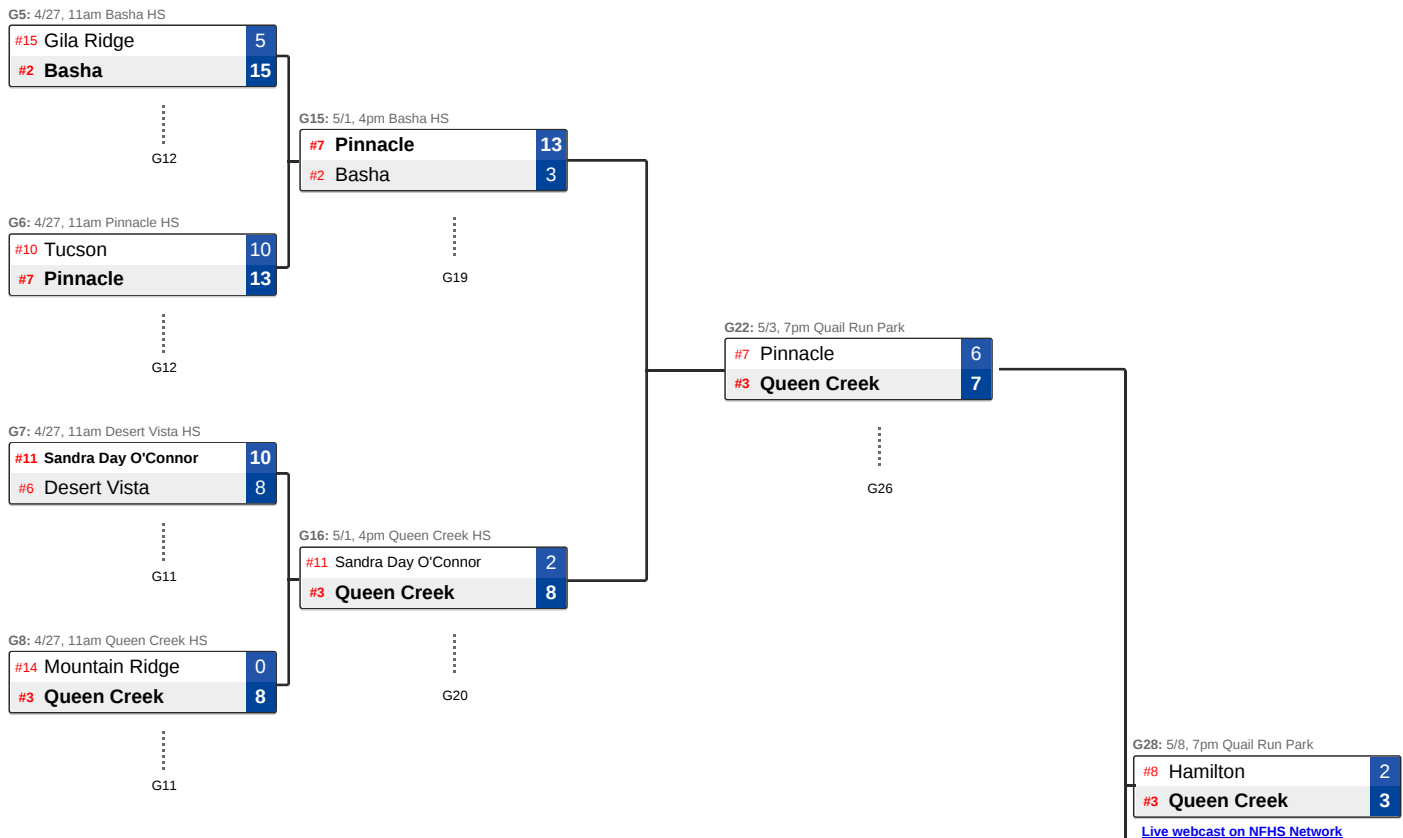

G24: 5/4, 9:30am Quail Run Park

| | |
|------------|---|
| #10 Tucson | 7 |
| #2 Basha | 6 |

G26: 5/7, 7pm Quail Run Park

| | |
|-------------|---|
| #10 Tucson | 3 |
| #7 Pinnacle | 6 |

8 inn

G12: 4/30, 4pm Cherry Field

| | |
|----------------|----|
| #15 Gila Ridge | 2 |
| #10 Tucson | 12 |

6 inn

G20: 5/2, 4pm Cherry Field

| | |
|-------------------------|---|
| #11 Sandra Day O'Connor | 5 |
| #10 Tucson | 6 |

The bottom team in the matchup is the home team.
Dates, times and locations subject to change.

2024 AIA Softball 6A State Championship

Round 1B
April 27

Round 2B
May 1

Round 3B
May 3

Semifinal
May 8

L Round 1A
April 30

L Round 2A
May 2

L Round 3A
May 4

L Round Quarterfinal A
May 7

The bottom team in the matchup is the home team.
Dates, times and locations subject to change.