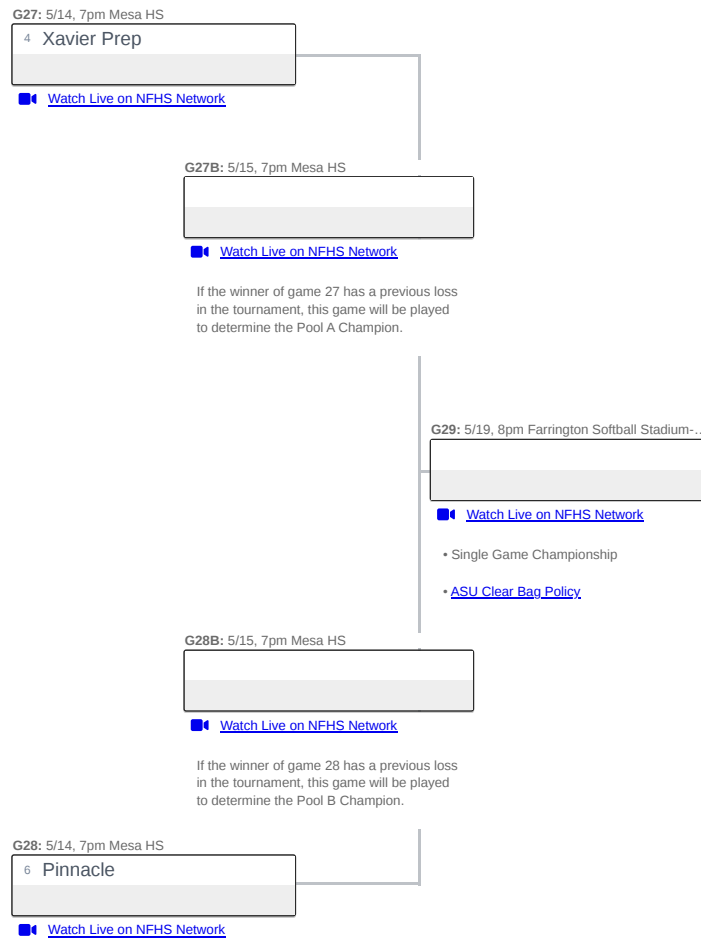

■ [Mountain View Gamechanger](#)

G23: 5/10, 9:30am Mesa HS

12 Mountain View, Mesa	2
5 Tucson	3

■ [Mountain View Gamechanger](#)

G25: 5/13, 7pm Mesa HS

5 Tucson	
1 Queen Creek	

G10: 5/6, 4pm Basha HS

16 Perry	4
8 Basha	5

G18: 5/8, 4pm Cherry Field

8 Basha	9
5 Tucson	10

The bottom team in the matchup is the home team.
Dates, times and locations subject to change.

Semifinal
May 14

Final
May 19

The bottom team in the matchup is the home team.
Dates, times and locations subject to change.